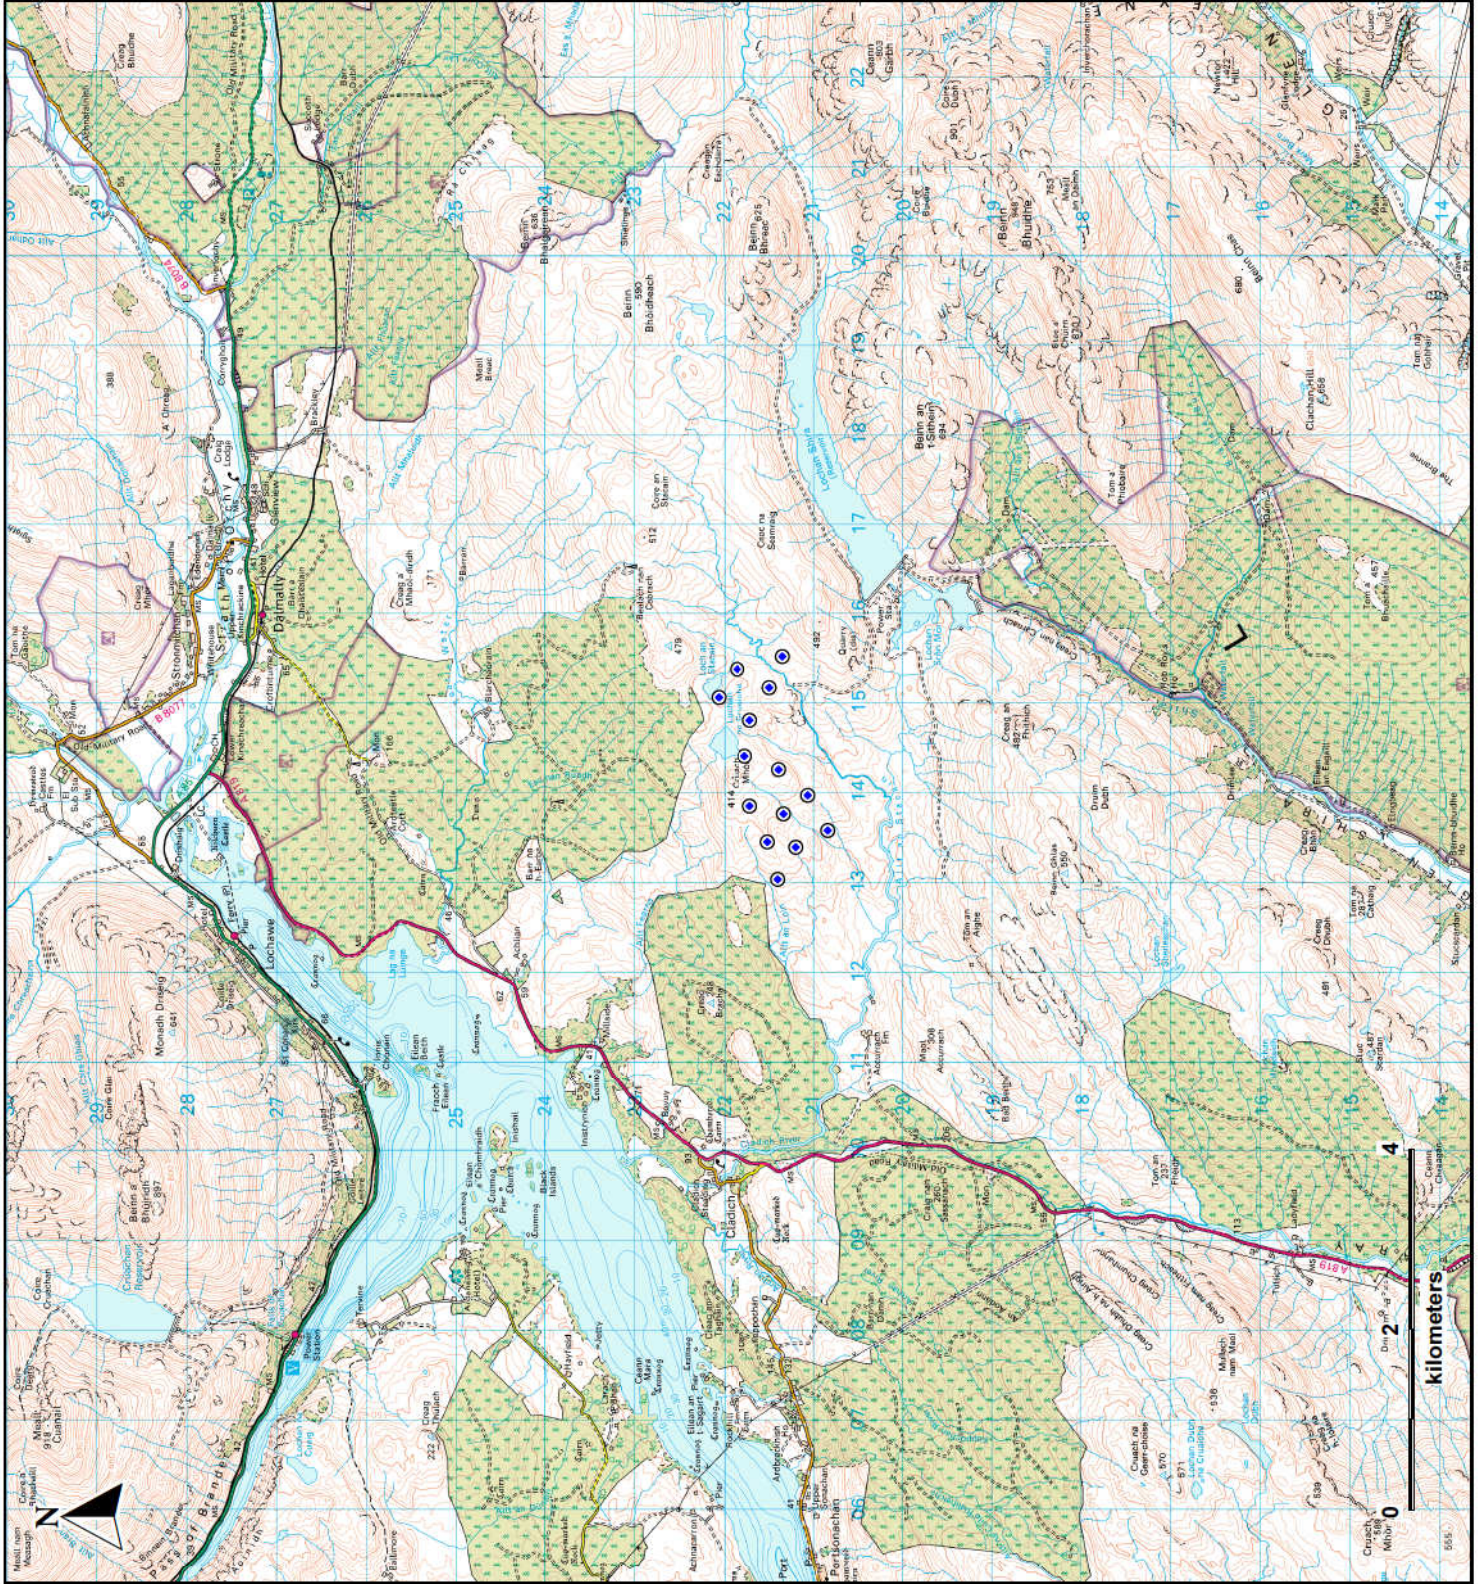

Figure 1

Stacain Wind Farm

Site Location & Regional Context

Legend

Turbine Locations

Reproduced from the 1998 Ordnance Survey
Landranger map with the permission of
The Controller of Her Majesty's Stationery Office
(c) Crown copyright Wind Prospect AL 100020176